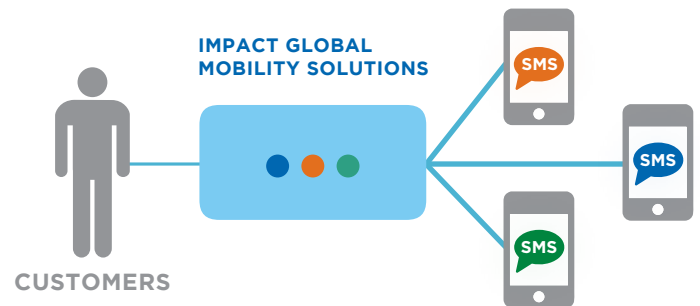

Messaging Services

TERMINATION
& ORIGATION

IMPACT SMS - SMS ROUTING AND MESSAGING SERVICE

SMS ROUTING AND MESSAGING OPTIONS

- ▶ U.S. and Canada short and long codes
- ▶ International short and long codes
- ▶ Full featured international A2P
- ▶ Intercarrier P2P SMS and MMS

IMPACT SMS

Messaging services are experiencing an increase in demand and can be used for multiple application scenarios such as emergency messaging, notifications, marketing and advertising communications among others. Impact Telecom's product and service portfolio combined with our domestic and international vendor relationships make us the right choice for carriers, MNOs, cable, VoIP, and OTT providers, aggregators, service providers and enterprise customers.